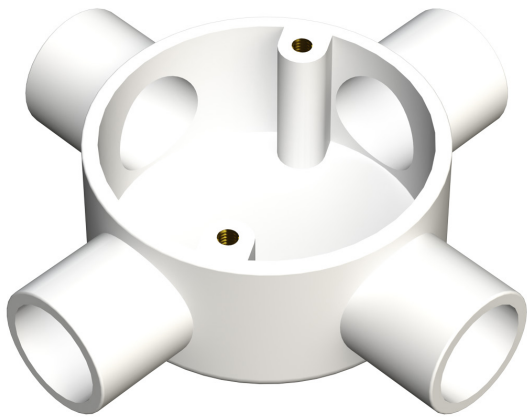

**PRODUCT CODE: PB15W**  
PVC CONDUIT BOX

**DESCRIPTION**

25mm Intersection PVC Conduit Box

**FINISH**

White

**MATERIAL**

PVC

**PACKAGING**

Packed in qty 20

**ADDITIONAL NOTES**

Manufactured to BS4607 part 1  
Product includes 2 x M4 Brass Inserts

Isometric view

Front view

Side view

Top view