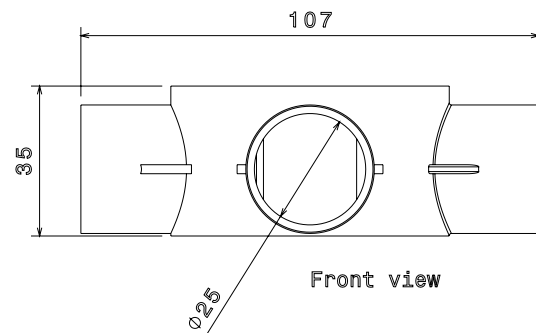

**PRODUCT CODE: PB15W**  
PVC CONDUIT BOX

**DESCRIPTION**

25mm Intersection PVC Conduit Box

**FINISH**

White

**MATERIAL**

PVC

**PACKAGING**

Packed in qty 20

**ADDITIONAL NOTES**

Manufactured to BS4607 part 1  
Product includes 2 x M4 Brass Inserts

Isometric view

Front view

Side view

Top view