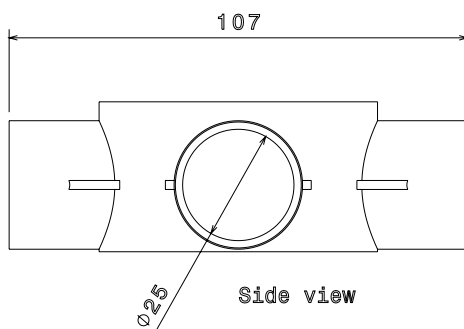

Packed in qty 20

**ADDITIONAL NOTES**

Manufactured to BS4607 part 1  
Product includes 2 x M4 Brass Inserts

Isometric view

Front view

Side view

Top view