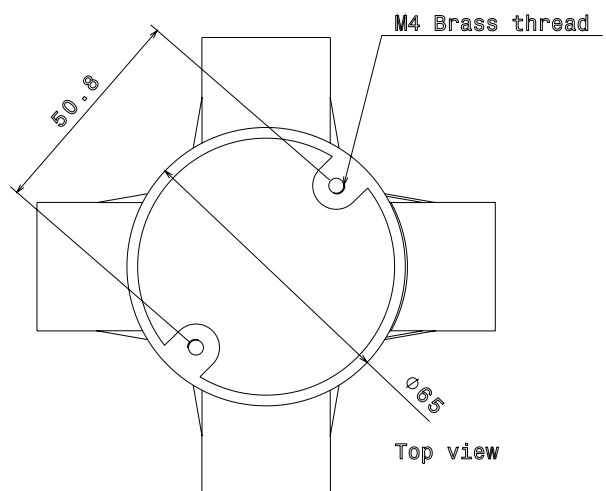

**PRODUCT CODE: PB15W**  
PVC CONDUIT BOX

**DESCRIPTION**

25mm Intersection PVC Conduit Box

**FINISH**

White

**MATERIAL**

PVC

**PACKAGING**

Packed in qty 20

**ADDITIONAL NOTES**

Manufactured to BS4607 part 1  
Product includes 2 x M4 Brass Inserts

Isometric view

Front view

Side view

Top view